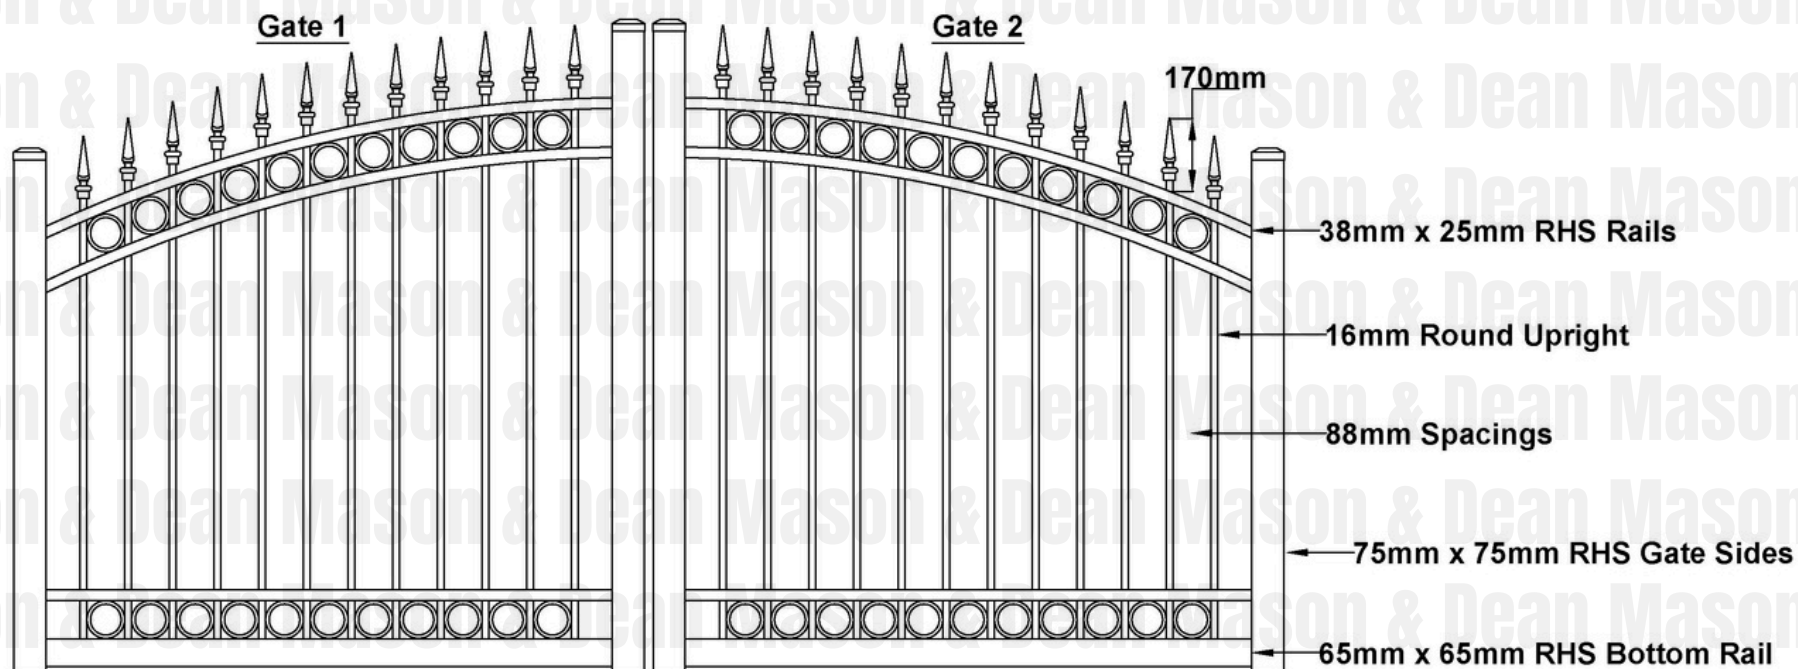

1 x Pair of double Gates

ASHGROVE DOUBLE GATE

N.B Both gate panels possess identical material specifications

Mason And Dean
37 Avro Street
Tamworth NSW, 2340

Phone
(02) 67625249

masonanddean.com.au

This product drawing is the exclusive property of Mason And Dean, and their copyright is protected. Unauthorised use, reproductions, or distribution of the drawing is strictly prohibited.