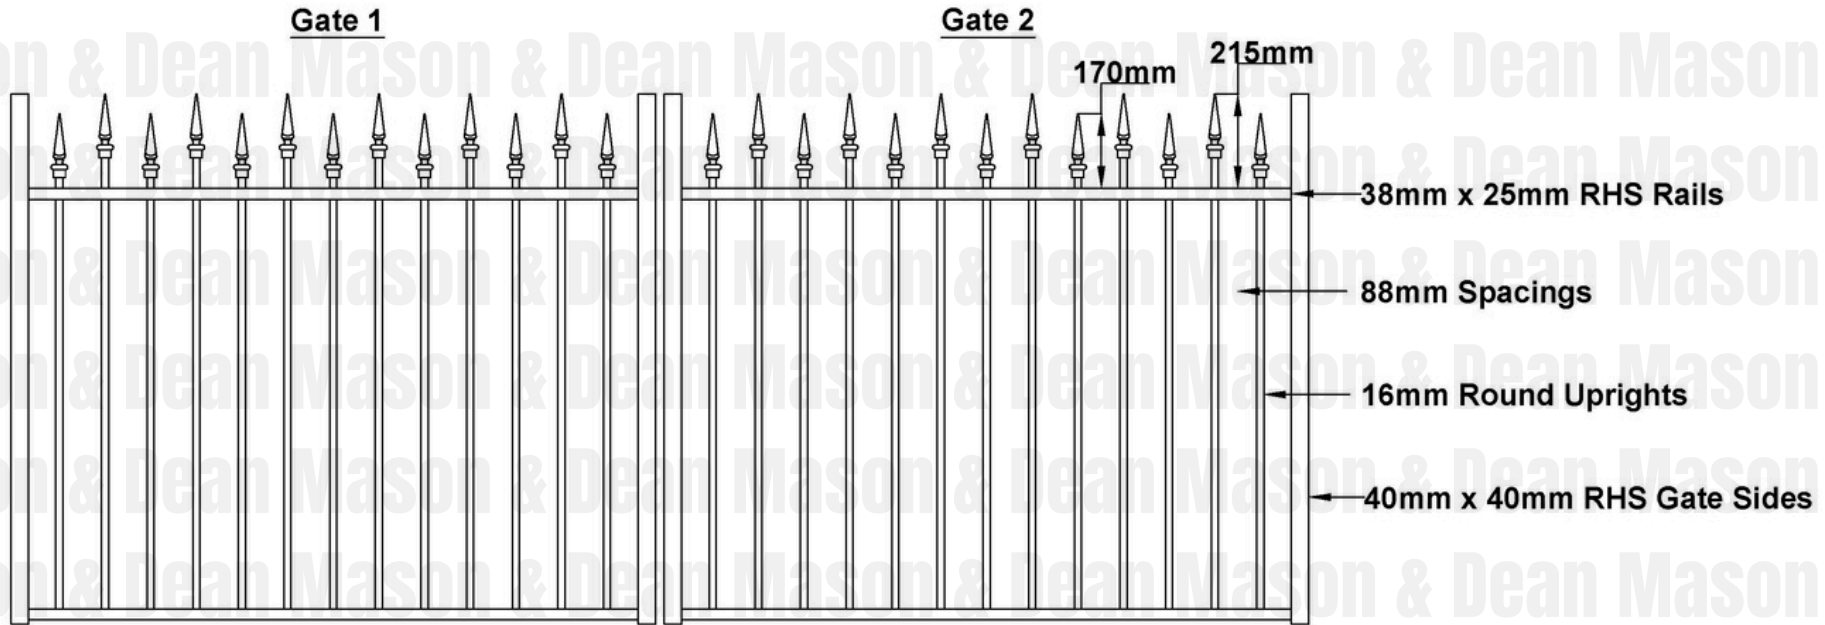

1 x Pair of double Gates

BERKLEY DOUBLE GATE

N.B Both gate panels possess identical material specifications

Mason And Dean
37 Avro Street
Tamworth NSW, 2340

Phone
(02) 67625249

masonanddean.com.au

This product drawing is the exclusive property of Mason And Dean, and their copyright is protected. Unauthorised use, reproductions, or distribution of the drawing is strictly prohibited.