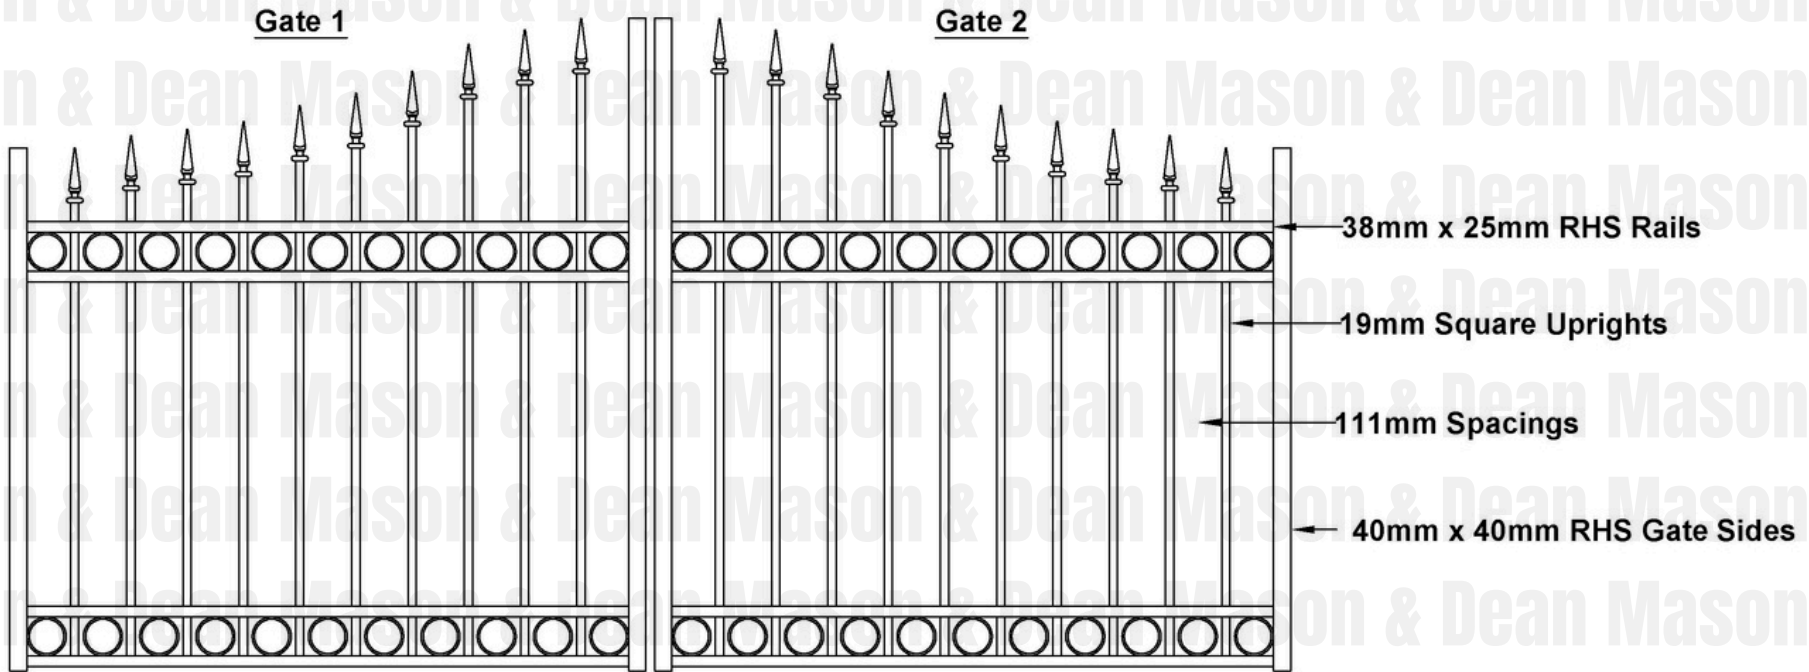

1 x Pair of double Gates

BRUNSWICK DOUBLE GATE

N.B Both gate panels possess identical material specifications

Mason And Dean
37 Avro Street
Tamworth NSW, 2340

Phone
(02) 67625249

masonanddean.com.au

This product drawing is the exclusive property of Mason And Dean, and their copyright is protected. Unauthorised use, reproductions, or distribution of the drawing is strictly prohibited.