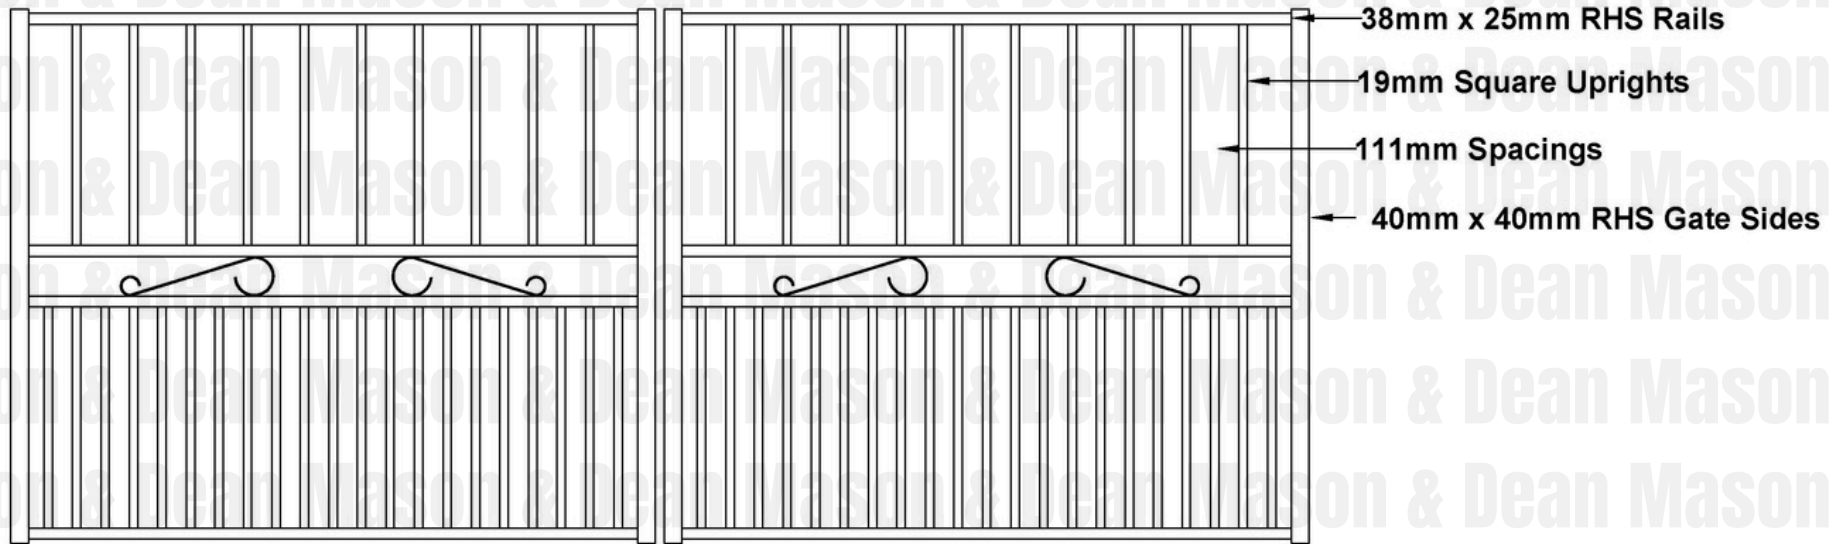

1 x Pair of double Gates

Gate 1

Gate 2

# KINGSTON DOUBLE GATE

N.B Both gate panels possess identical material specifications

**Mason And Dean**  
37 Avro Street  
Tamworth NSW, 2340

**Phone**  
(02) 67625249

**masonanddean.com.au**

This product drawing is the exclusive property of Mason And Dean, and their copyright is protected. Unauthorised use, reproductions, or distribution of the drawing is strictly prohibited.