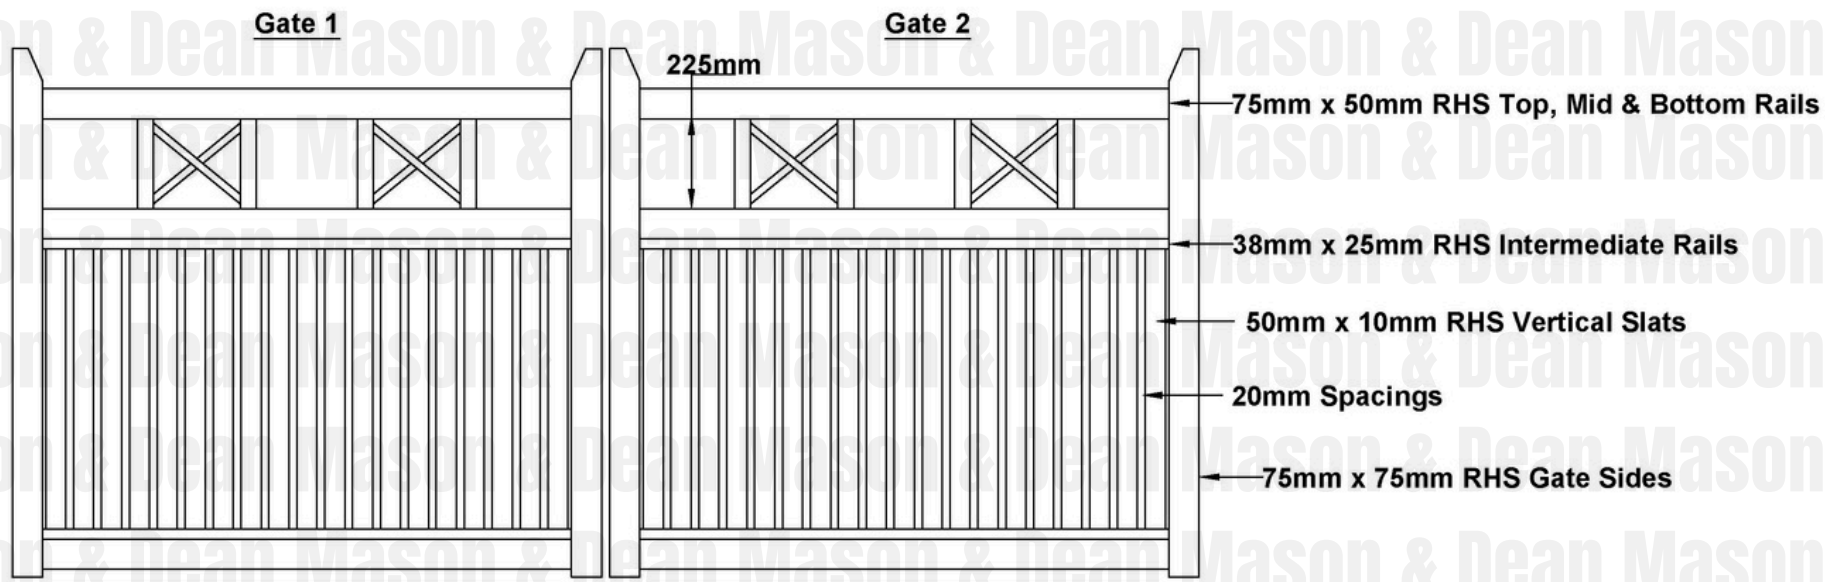

1 x Pair of double Gates

# NEWPORT DOUBLE GATE

N.B Both gate panels possess identical material specifications

**Mason And Dean**  
37 Avro Street  
Tamworth NSW, 2340

**Phone**  
(02) 67625249

**masonanddean.com.au**

This product drawing is the exclusive property of Mason And Dean, and their copyright is protected. Unauthorised use, reproductions, or distribution of the drawing is strictly prohibited.