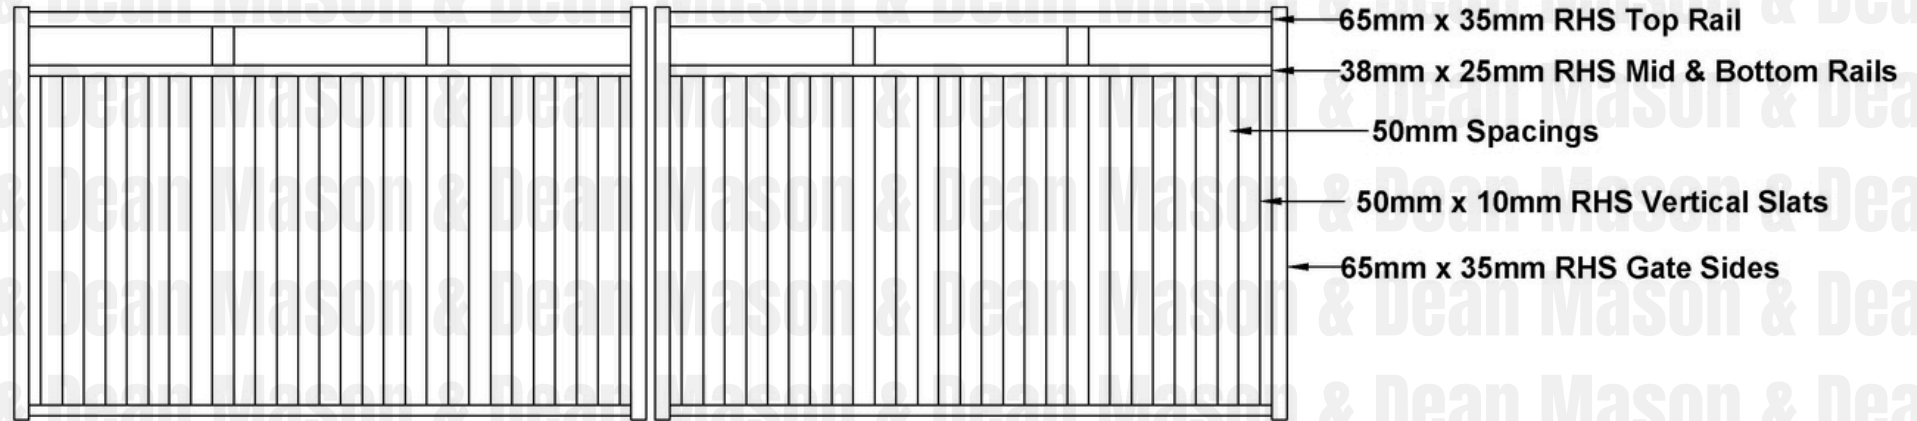

1 x Pair of double Gates

Gate 1

Gate 2

NORTH HAVEN DOUBLE GATES

N.B Both gate panels possess identical material specifications

Mason And Dean
37 Avro Street
Tamworth NSW, 2340

Phone
(02) 67625249

masonanddean.com.au