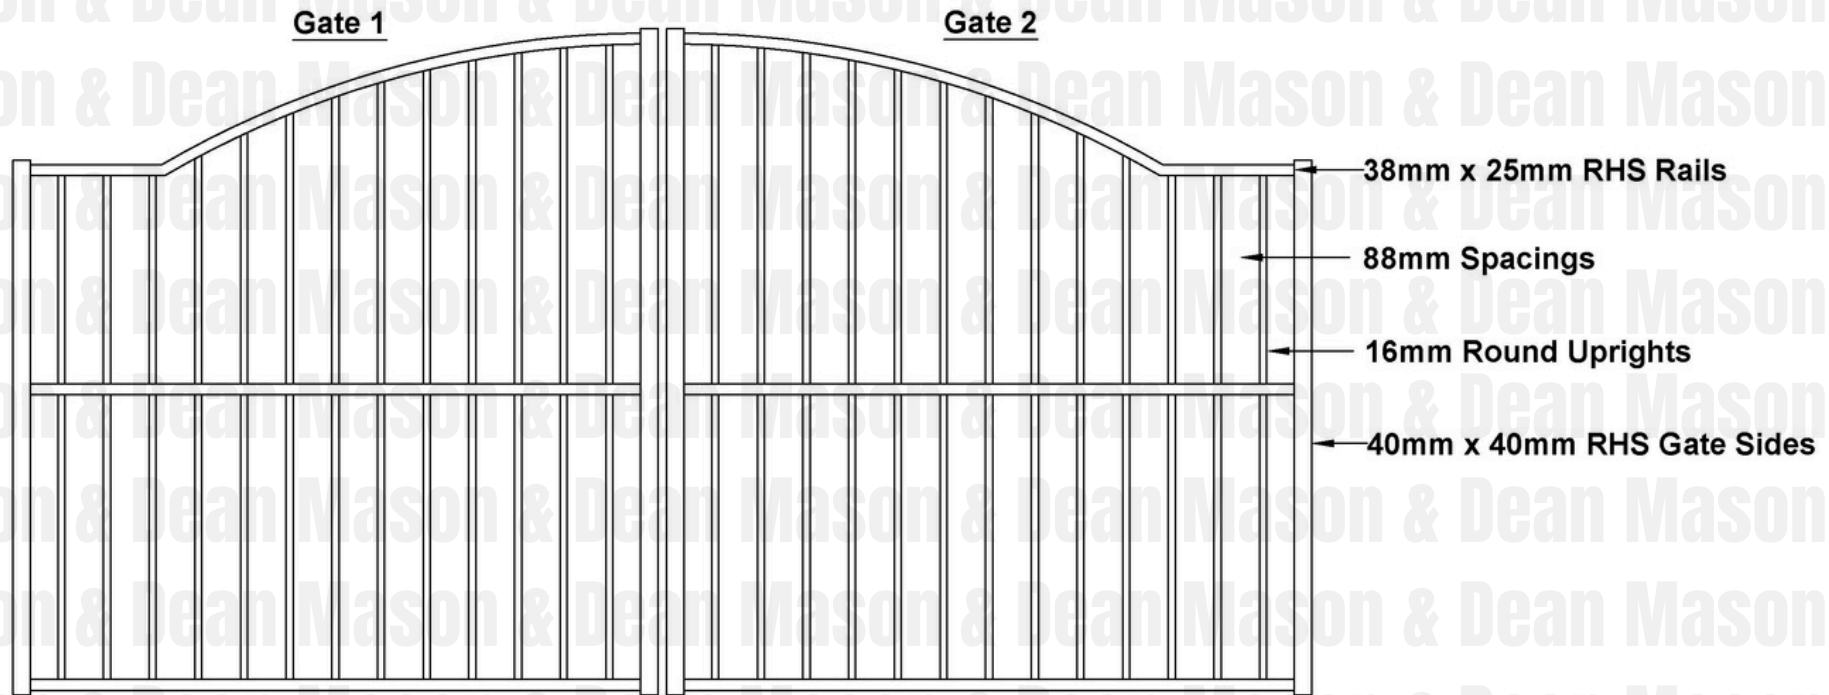

1 x Pair of double Gates

OAKLEY DOUBLE GATE

N.B Both gate panels possess identical material specifications

Mason And Dean
37 Avro Street
Tamworth NSW, 2340

Phone
(02) 67625249

masonanddean.com.au

This product drawing is the exclusive property of Mason And Dean, and their copyright is protected. Unauthorised use, reproductions, or distribution of the drawing is strictly prohibited.