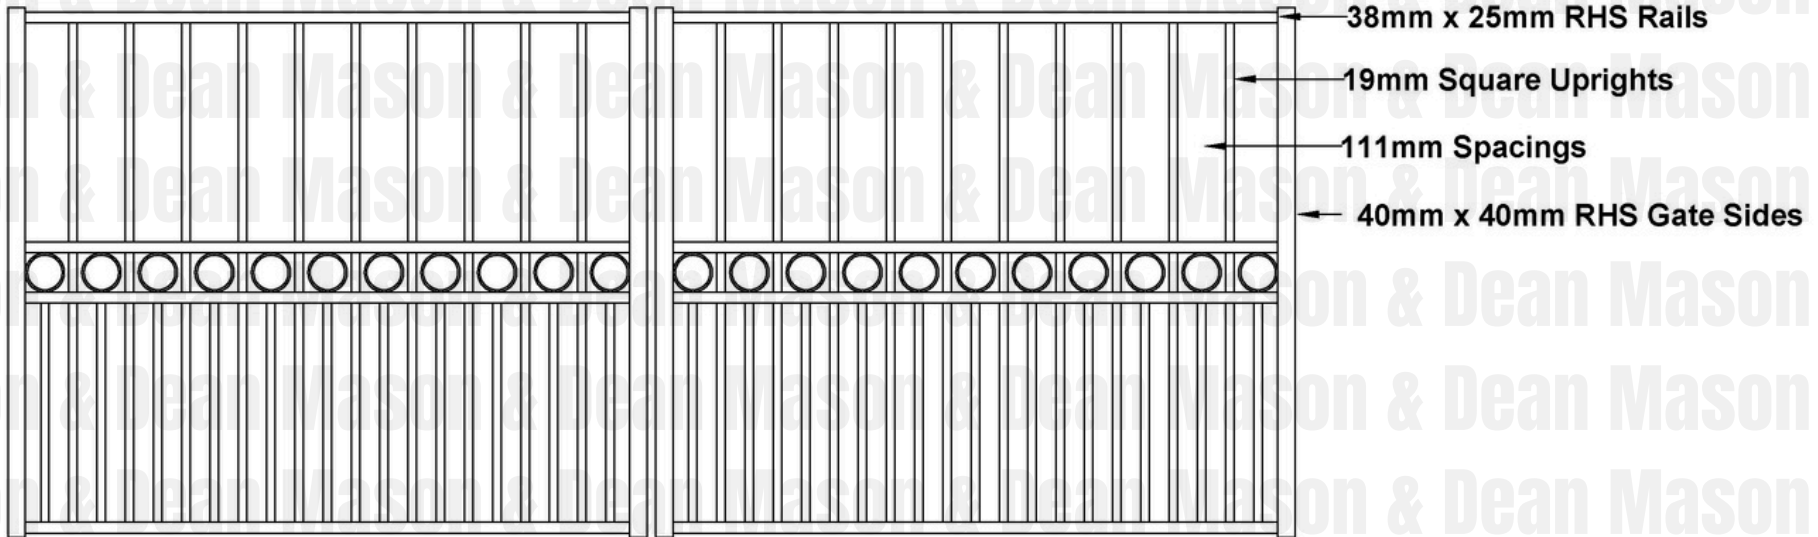

1 x Pair of double Gates

Gate 1

Gate 2

STERLING DOUBLE GATE

N.B Both gate panels possess identical material specifications

Mason And Dean
37 Avro Street
Tamworth NSW, 2340

Phone
(02) 67625249

masonanddean.com.au