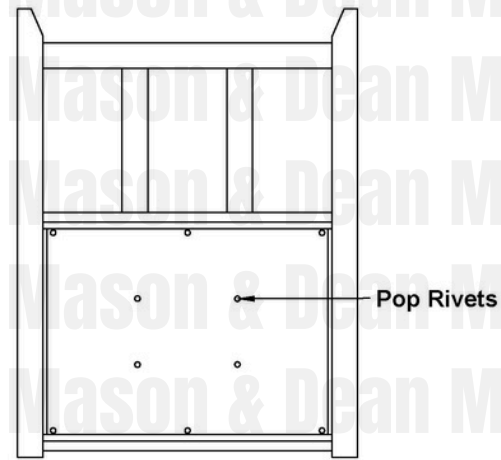

Front of Gate

Back of Gate

WINSLOW SINGLE GATE

Mason And Dean
37 Avro Street
Tamworth NSW, 2340

Phone
(02) 67625249

masonanddean.com.au

This product drawing is the exclusive property of Mason And Dean, and their copyright is protected. Unauthorised use, reproductions, or distribution of the drawing is strictly prohibited.